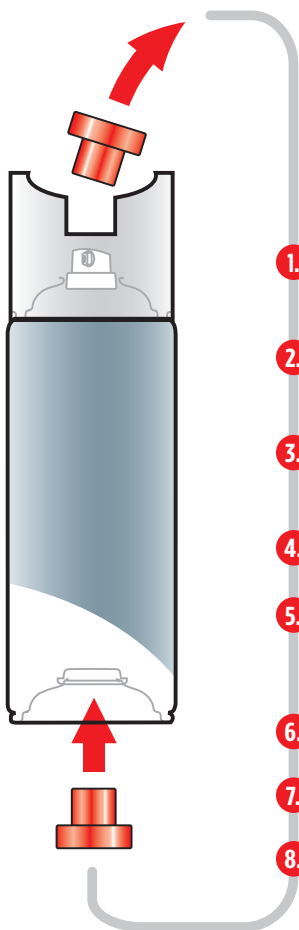

## GELCOAT AND HARDENER 2-COMPONENT SYSTEM

**TWO COMPONENTS  
IN ONE SPRAY CAN**

**Just press  
and spray!**

- ▶ BAVARIA YACHT
- ▶ HANSE GROUP
- ▶ BENETEÁU
- ▶ HYMER, LMC
- ▶ SPECIAL SHADES
- ▶ RAL COLOURS

# Instructions

1. Remove red release button from lid cap
2. Mount on bottom and press firmly
3. Hardener escapes – shake long and vigorously
4. Dispose of first spray jet
5. Apply 150 $\mu$  per layer, allow each layer to air dry before applying the next
6. Wait for curing
7. Grind and polish
8. Seal